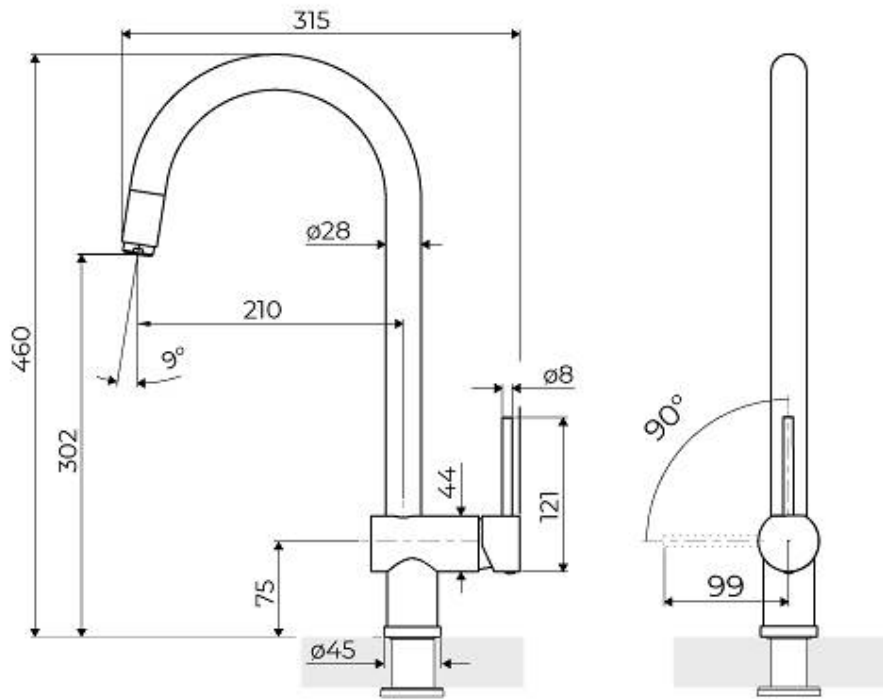

ARCO GOLD

Mixer Taps

Code: R491 A09

DETAILS

Mixer type Single lever mixer tap with rotating barrel.

Coloring Gold

Material Brass

Texture Brushed in line

Rotating angle 140°

Strengthening plate ø45mm

Cartridge With ceramic discs

Mixer hole ø35 mm

Max worktop thickness 55mm

FEATURES

Rotating angle

All the taps have a wide angle of rotation. Some models even permit a full 360° rotation.

Strengthening plate

Foster's mixer taps are equipped with the strengthening plate that offers perfect stability on any sink.

TECHNICAL DATA

GALLERY